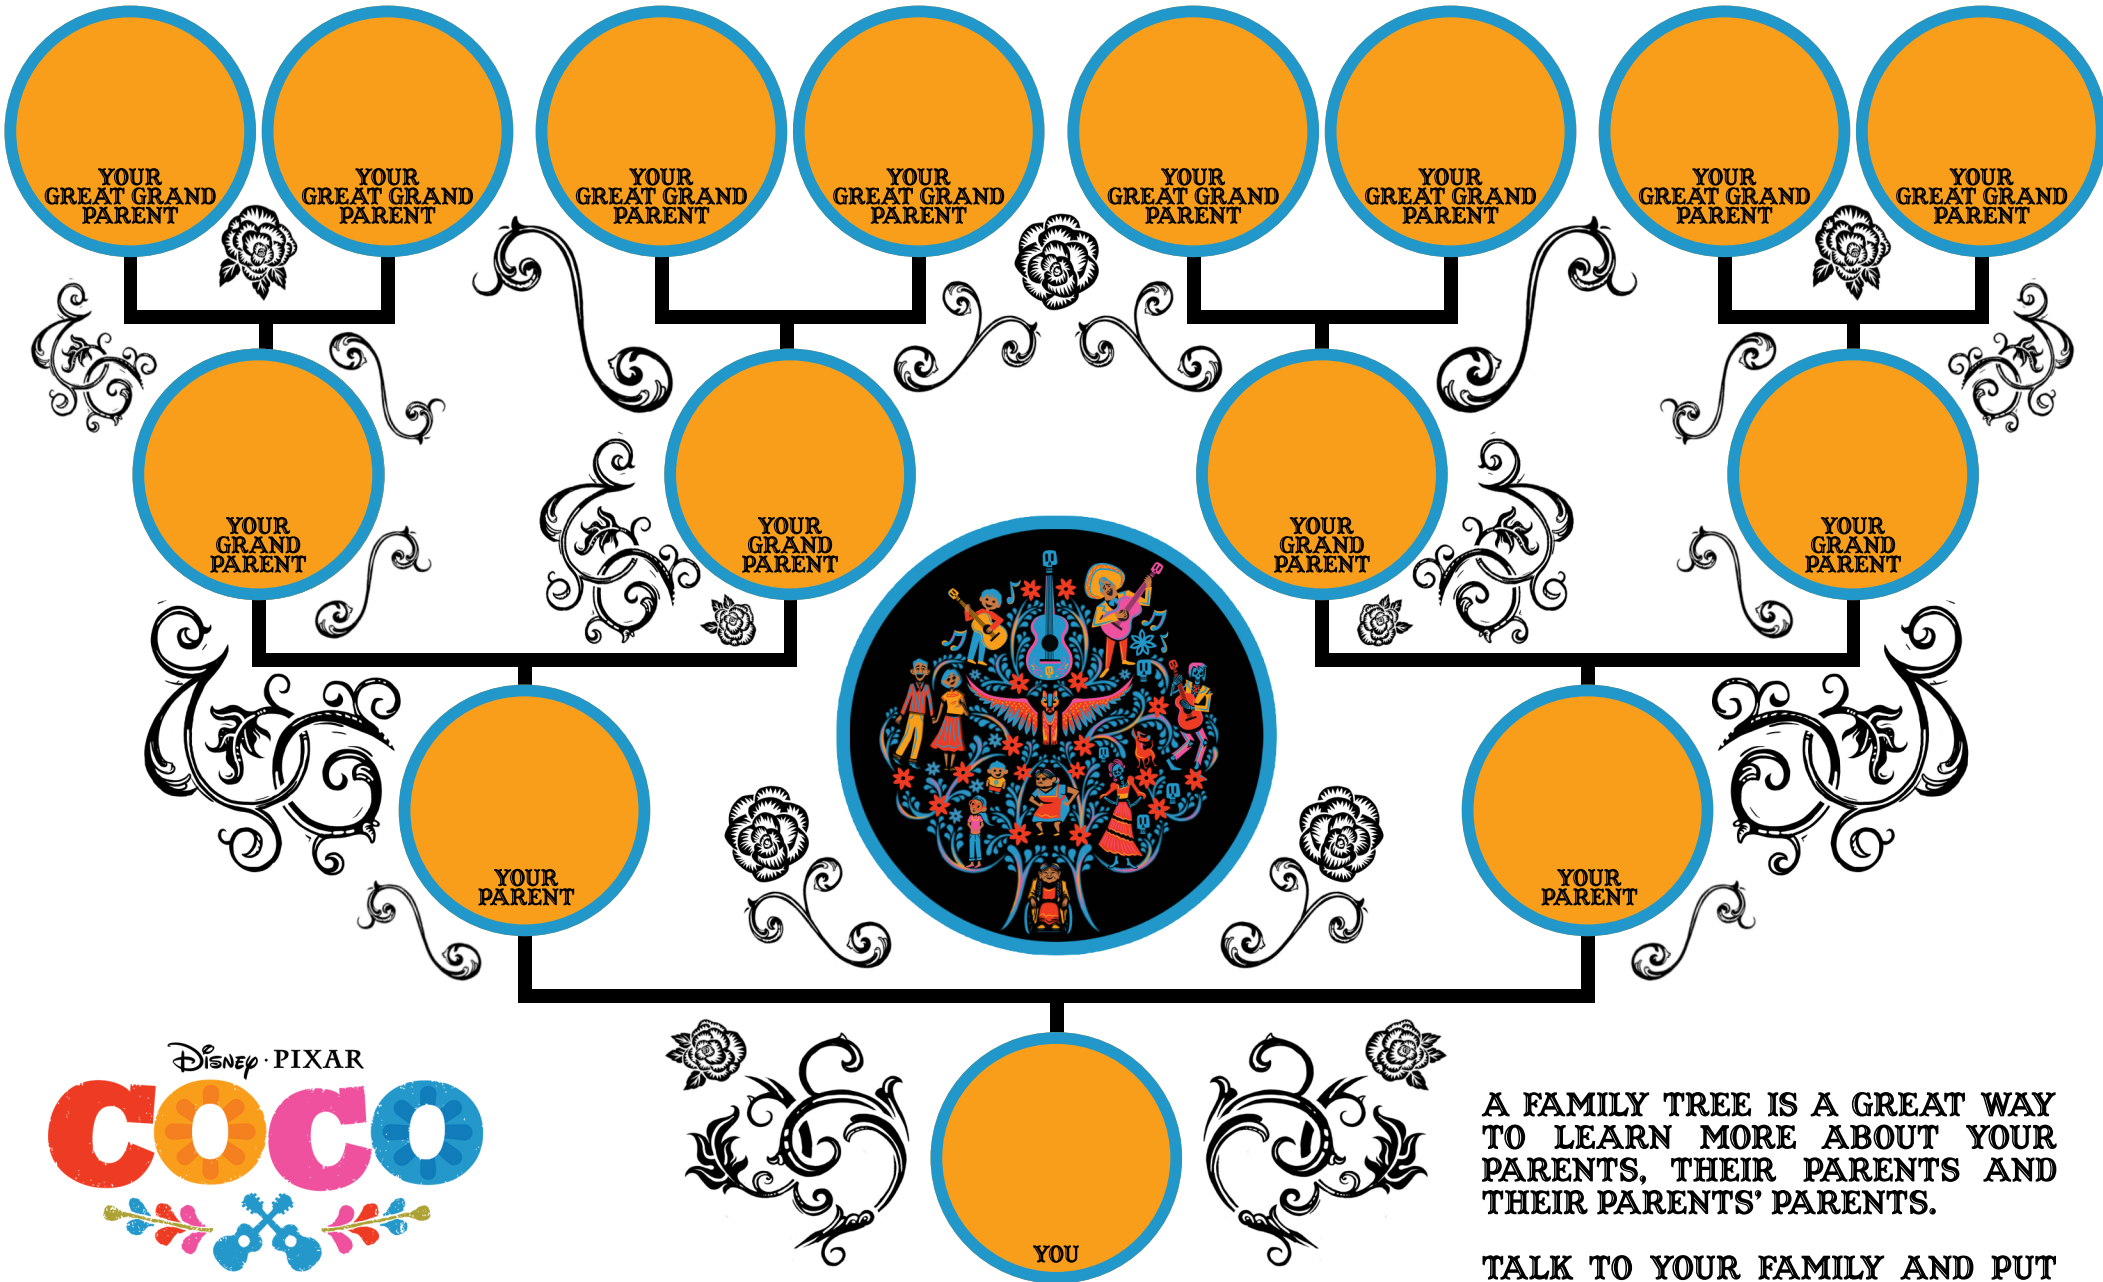

# YOUR FAMILY TREE

THANKSGIVING  
IN 3D AND REAL D 3D

A FAMILY TREE IS A GREAT WAY TO LEARN MORE ABOUT YOUR PARENTS, THEIR PARENTS AND THEIR PARENTS' PARENTS.

TALK TO YOUR FAMILY AND PUT THE NAMES OF YOUR RELATIVES IN THE APPROPRIATE CIRCLES.